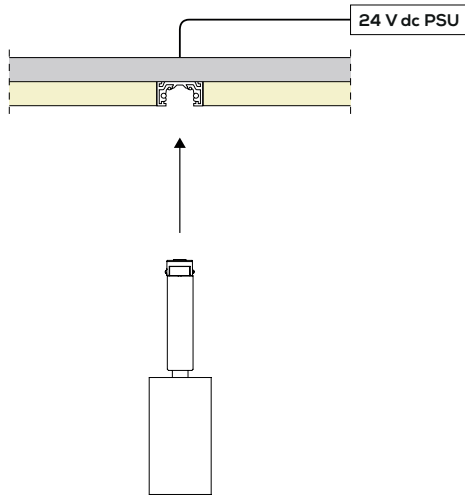

Beam Angle (BA°): 18°

APPLICATIONS

Folio Opal*

Cut out: 19x10,2 mm / 0.74x0.41 in

Forniture

Cut out: 19x10,2 mm / 0.74x0.41 in

*The fixture is supplied fully assembled and does not require additional mounting of the light source.

Images / 3D / sections and the relative details shown in the following pages are generic and indicative. The number and position of the fixing points and fasteners may change during the production phase. The type, quantity and position of the Folio panels' power cables are indicative.

LIGHT.26_track

Product type	Quantity	1 CCT	2 Lens	3 Dimmerability	4 Aluminum finish	5 Accessories
LIGHT.26						

MOUNTING INSTRUCTION

STEP 1: Installation

Fully pre-assembled unit. No tools required for assembly. Snap the fixture into the track system.

STEP 2:

The spotlight is now ready for use.

FEATURES

360° rotation _ 0-90° tilt

Images / 3D / sections and the relative details shown in the following pages are generic and indicative. The number and position of the fixing points and fasteners may change during the production phase. The type, quantity and position of the Folio panels' power cables are indicative.