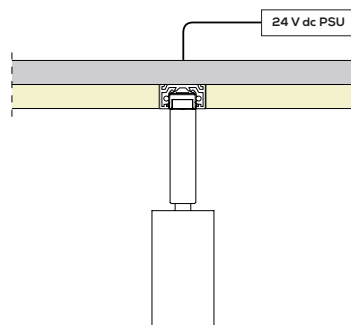

Galvanic finish:

<input type="checkbox"/>	brass	<input type="checkbox"/>	copper
<input type="checkbox"/>	chrome	<input type="checkbox"/>	black nickel

ACCESSORIES

5

Honeycomb

Snoot

LENS INFO

Beam Angle (BA°): 12°

Beam Angle (BA°): 18°

APPLICATIONS

Folio Opal*

Cut out: 19x10,2 mm / 0.74x0.41 in

Forniture

Cut out: 19x10,2 mm / 0.74x0.41 in

*The fixture is supplied fully assembled and does not require additional mounting of the light source.

Images / 3D / sections and the relative details shown in the following pages are generic and indicative. The number and position of the fixing points and fasteners may change during the production phase. The type, quantity and position of the Folio panels' power cables are indicative.