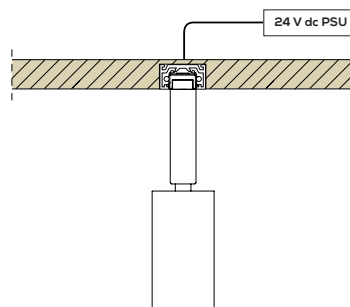

Beam Angle (BA°): 18°

APPLICATIONS

Folio Opal*

Cut out: 19x10,2 mm / 0.74x0.41 in

Forniture

Cut out: 19x10,2 mm / 0.74x0.41 in

*The fixture is supplied fully assembled and does not require additional mounting of the light source.

Images / 3D / sections and the relative details shown in the following pages are generic and indicative. The number and position of the fixing points and fasteners may change during the production phase. The type, quantity and position of the Folio panels' power cables are indicative.