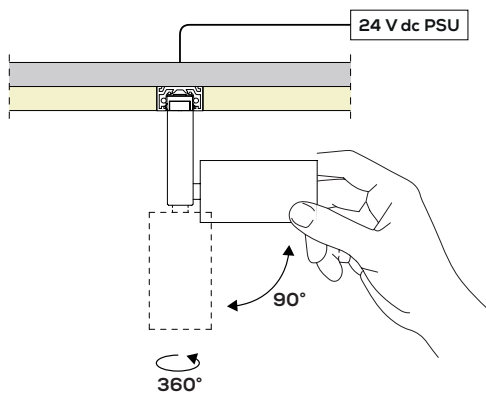

Beam Angle (BA°): 18°

APPLICATIONS

Folio Opal*

Cut out: 19x10,2 mm / 0.74x0.41 in

Forniture

Cut out: 19x10,2 mm / 0.74x0.41 in

*The fixture is supplied fully assembled and does not require additional mounting of the light source.

Images / 3D / sections and the relative details shown in the following pages are generic and indicative. The number and position of the fixing points and fasteners may change during the production phase. The type, quantity and position of the Folio panels' power cables are indicative.

LIGHT.26_track

Product type	Quantity	1 CCT	2 Lens	3 Dimmerability	4 Aluminum finish	5 Accessories
LIGHT.26						

MOUNTING INSTRUCTION

STEP 1: Installation

Fully pre-assembled unit. No tools required for assembly. Snap the fixture into the track system.

STEP 2:

The spotlight is now ready for use.

FEATURES

360° rotation _ 0-90° tilt

Images / 3D / sections and the relative details shown in the following pages are generic and indicative. The number and position of the fixing points and fasteners may change during the production phase. The type, quantity and position of the Folio panels' power cables are indicative.