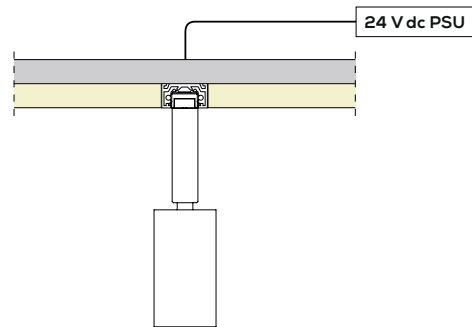

Beam Angle (BA°): 18°

APPLICATIONS

Folio Opal*

Cut out: 19x10,2 mm / 0.74x0.41 in

Forniture

Cut out: 19x10,2 mm / 0.74x0.41 in

*The fixture is supplied fully assembled and does not require additional mounting of the light source.

Images / 3D / sections and the relative details shown in the following pages are generic and indicative. The number and position of the fixing points and fasteners may change during the production phase. The type, quantity and position of the Folio panels' power cables are indicative.

LIGHT.26_track

Product type	Quantity	1 CCT	2 Lens	3 Dimmerability	4 Aluminum finish	5 Accessories
LIGHT.26						

MOUNTING INSTRUCTION

STEP 1: Installation

Fully pre-assembled unit. No tools required for assembly. Snap the fixture into the track system.

STEP 2:

The spotlight is now ready for use.

FEATURES

360° rotation _ 0-90° tilt

Images / 3D / sections and the relative details shown in the following pages are generic and indicative. The number and position of the fixing points and fasteners may change during the production phase. The type, quantity and position of the Folio panels' power cables are indicative.