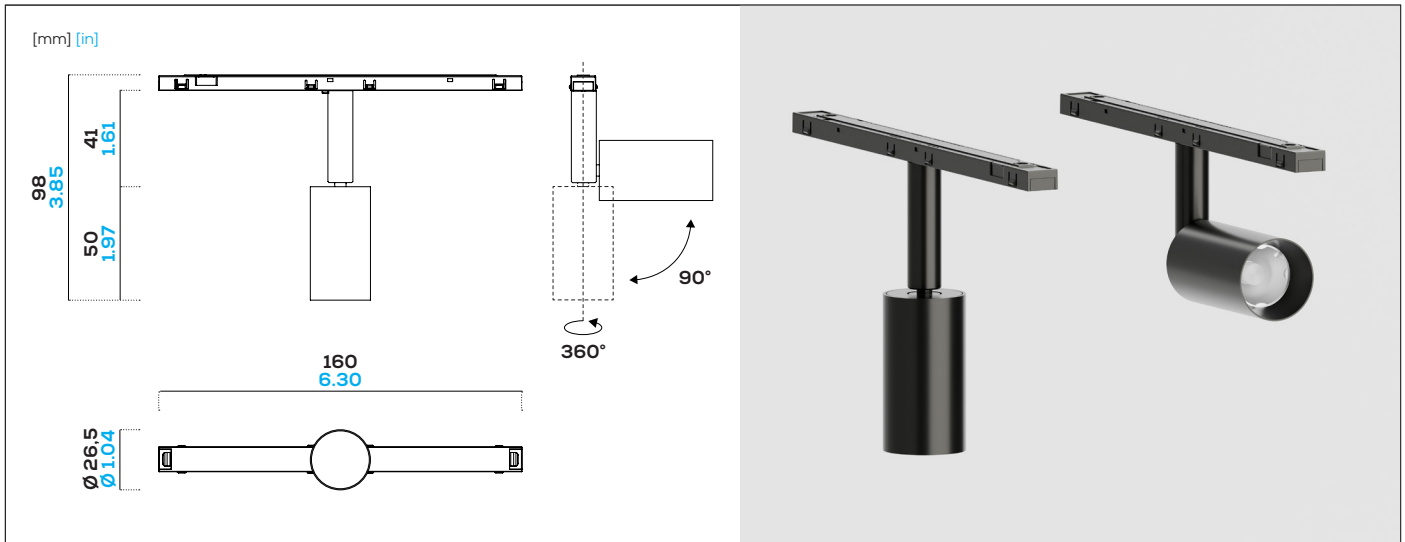

REF.
DATE

For each item select the request option

24

LIGHT.26_track

FOLIO®

Product type	Quantity	1 CCT	2 Lens	3 Dimmerability	4 Aluminum finish	5 Accessories
LIGHT.26						

GENERAL SPECS.

Weight:	0,08 kg
Movement:	Adjustable: 360° rotation, 0-90° tilt
IP:	20

The Spot.Mate system is a highly versatile range of spotlights, designed to meet the most diverse architectural and lighting needs. Available in four sizes, the spotlights can be installed on various surfaces, offering multiple features and movement possibilities. Each product is entirely customizable in various aspects to perfectly suit any specific project.