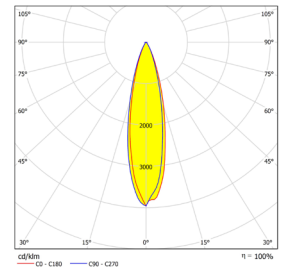

Galvanic finish:

<input type="checkbox"/>	brass	<input type="checkbox"/>	copper
<input type="checkbox"/>	chrome	<input type="checkbox"/>	black nickel

ACCESSORIES

5

Honeycomb

Snoot

LENS INFO

Beam Angle (BA°): 12°

Beam Angle (BA°): 18°

APPLICATIONS

Folio Opal*

Cut out: 19x10,2 mm / 0.74x0.41 in

Forniture

Cut out: 19x10,2 mm / 0.74x0.41 in

*The fixture is supplied fully assembled and does not require additional mounting of the light source.