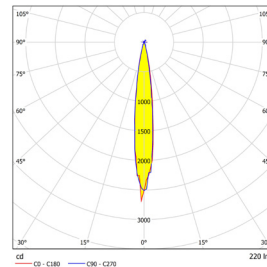

Galvanic finish:

<input type="checkbox"/>	brass	<input type="checkbox"/>	copper
<input type="checkbox"/>	chrome	<input type="checkbox"/>	black nickel

ACCESSORIES

5

Honeycomb

Snoot

LENS INFO

Beam Angle (BA°): 12°

Beam Angle (BA°): 18°

APPLICATIONS

Folio Opal*

Cut out: 19x10,2 mm / 0.74x0.41 in

Forniture

Cut out: 19x10,2 mm / 0.74x0.41 in

*The fixture is supplied fully assembled and does not require additional mounting of the light source.